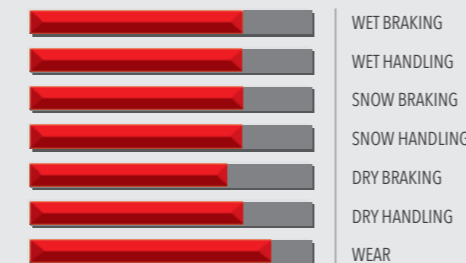

PERFORMANCE RATINGS - PT411