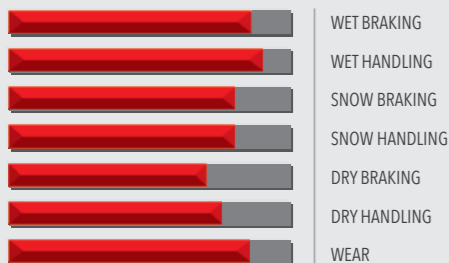

PERFORMANCE RATINGS - PT535